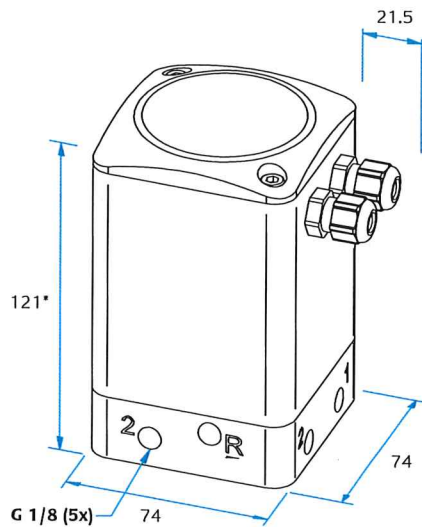

* Minimum dimension which increases depending on the selected option.

Type key and sample order

RP200 with a pressure range of 0 to -1 bar, control signal 4–20 mA, analog circuit board (version C), Fail safe with pressure maintenance, no options

Options

- **N** No option
- **B** Connector instead of cable gland
- **D** Display outletpressure
- **E** Actual value input**
  E1 = 0–10 V,
  E2 = 0–20 mA or
  E3 = 4–20 mA
- **K** Switching output
- **S** Soft start after EMERGENCY OFF (3 secs.)

Actual Value Output

The response signal corresponds always to the control signal.

** with this option the internal sensor omitted