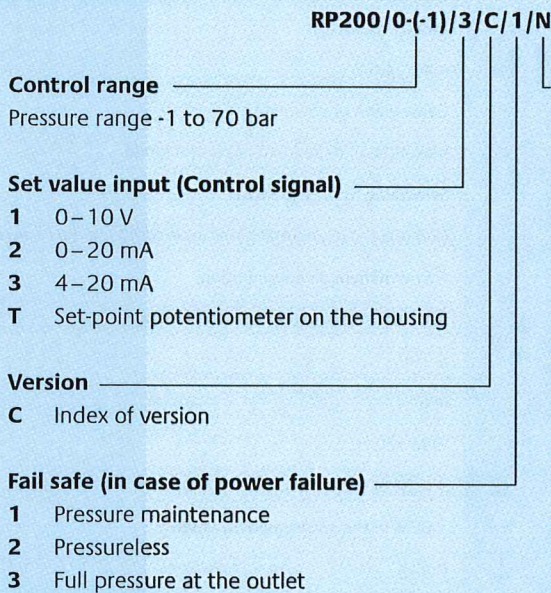

Type RP200

Proportional pressure regulator 1/8" connection

RP200 serves flow control up to 300 l/min. The large control range from vacuum to 70 bar overpressure of this regulator facilitates a broad spectrum of applications.

Technical data

Voltage	24 VDC ±10%
Power consumption, electrical	max. 24.5 W
Connection, electrical	Cable gland or connector
Pressure supply	max. 80 bar, dependent of control range
Control range	Selectable from -1 to 70 bar
Medium	Compressed air, neutral gases, filtered 40 µm, no condensate
Air consumption	No permanent air consumption
Flow	300 l/min at an outlet pressure of 6 bar*
Connection thread	G 1/8"
Ingress protection	IP 67
Operating temperature range	-5 to +70 °C
Hysteresis	< 0.2% of the corresponding range
Repeatability	< 0.2% of the corresponding range
Weight	0.8 kg

RP200 with a pressure range of 0 to -1 bar, control signal 4–20 mA, analog circuit board (version C), Fail safe with pressure maintenance, no options

Options

- N** No option
- B** Connector instead of cable gland
- D** Display outletpressure
- E** Actual value input**
E1 = 0–10 V,
E2 = 0–20 mA or
E3 = 4–20 mA
- K** Switching output
- S** Soft start after EMERGENCY OFF (3 secs.)